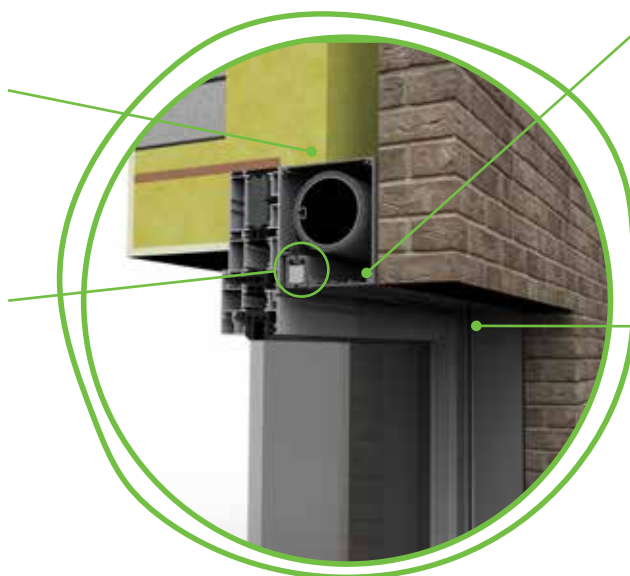

SC1000-ZIP

Excels in energy efficiency

Up to 140 km/h*

ENERGY-CONSCIOUS, MODERN STYLING

Completely concealed in the cavity wall, and without perforating the building shell... The SC1000-ZIP is the screen of choice for passive construction and energy-neutral living. When closed, the bottom lath disappears completely into the screen box. That delivers a sleek look and excellent protection for your fabric against wind and weather. Year after year, the SC1000-ZIP allows you to enjoy shade and avoid excessive temperatures in the house.

Unique features

- 1 Can be completely concealed in the cavity wall, no need for perforations to the building shell - ideal for passive construction and energy-neutral living
- 2 When rolled down, the bottom lath disappears into the screen box – completely invisible. This provides better protection of the fabric against wind and weather and adds a stylish look to the unit

- 3 Easy installation with the Click and Lock system

"Click & Lock"

- 4 Enjoy many years of ultra-taut fabrics, thanks to the innovative zip system

Extremely durable stainless steel spring

* Test results according to CSTC running at constant pressure of up to 1000 Pa > 140 km/h* and an average dimension of 3.5 x 3 m.

Compact design

Box SC1000

Fabric simple to install

The flexible ZIP profile snaps in and out of the lateral guides, making assembly and maintenance of the fabric extremely easy.

The perfect guide rail for every situation