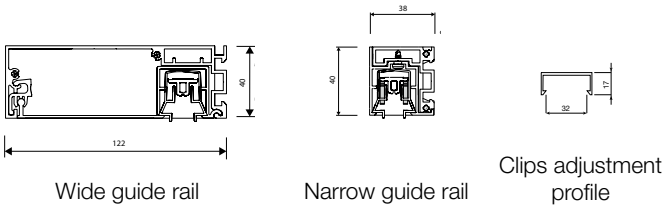

Compact design

Box SC1000

Fabric simple to install

The flexible ZIP profile snaps in and out of the lateral guides, making assembly and maintenance of the fabric extremely easy.

The perfect guide rail for every situation