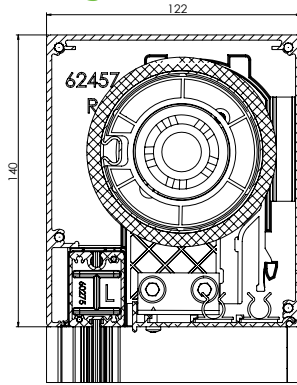

Compact design

Box SC1000

Fabric simple to install

The flexible ZIP profile snaps in and out of the lateral guides, making assembly and maintenance of the fabric extremely easy.