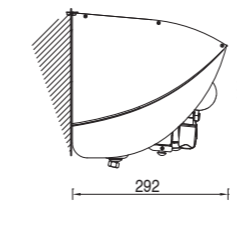

Montage med skyddstak
Installation with hood

Montage korsade armar
Crossed arms installation

VIKARMAR

Folding arm

BALTEUS BALTEUS + LED

min. 160 cm.
max. 360 cm.