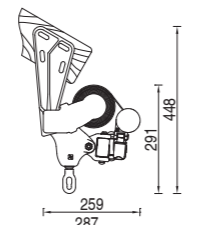

Undertaks montage
Under-roof installation