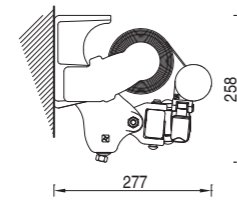

AUSTRALIA R-PITCH

TERRASSMARKISER MED BÄRRÖR

Folding arm awning

Väggmontage
Wall installation