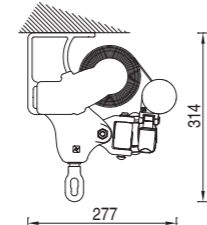

Takmontage med
strängsprutad konsol
Ceiling installation with
extruded bracket