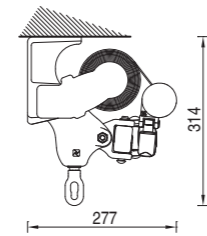

Takmontage
Ceiling installation