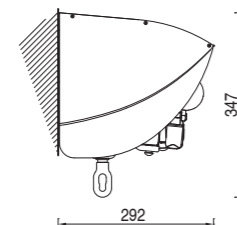

Montage med skyddstak
Installation with hood