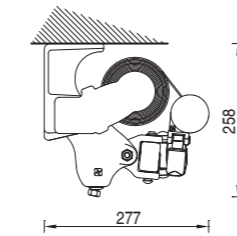

Takmontage
Ceiling installation