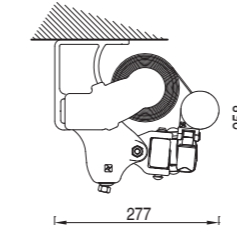

Takmontage med
strängsprutad konsol
Ceiling installation with
extruded bracket