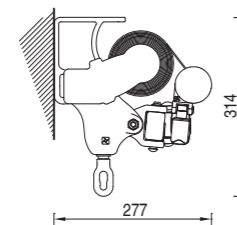

Väggmontage med
strängsprutad konsol
Wall installation with
extruded bracket